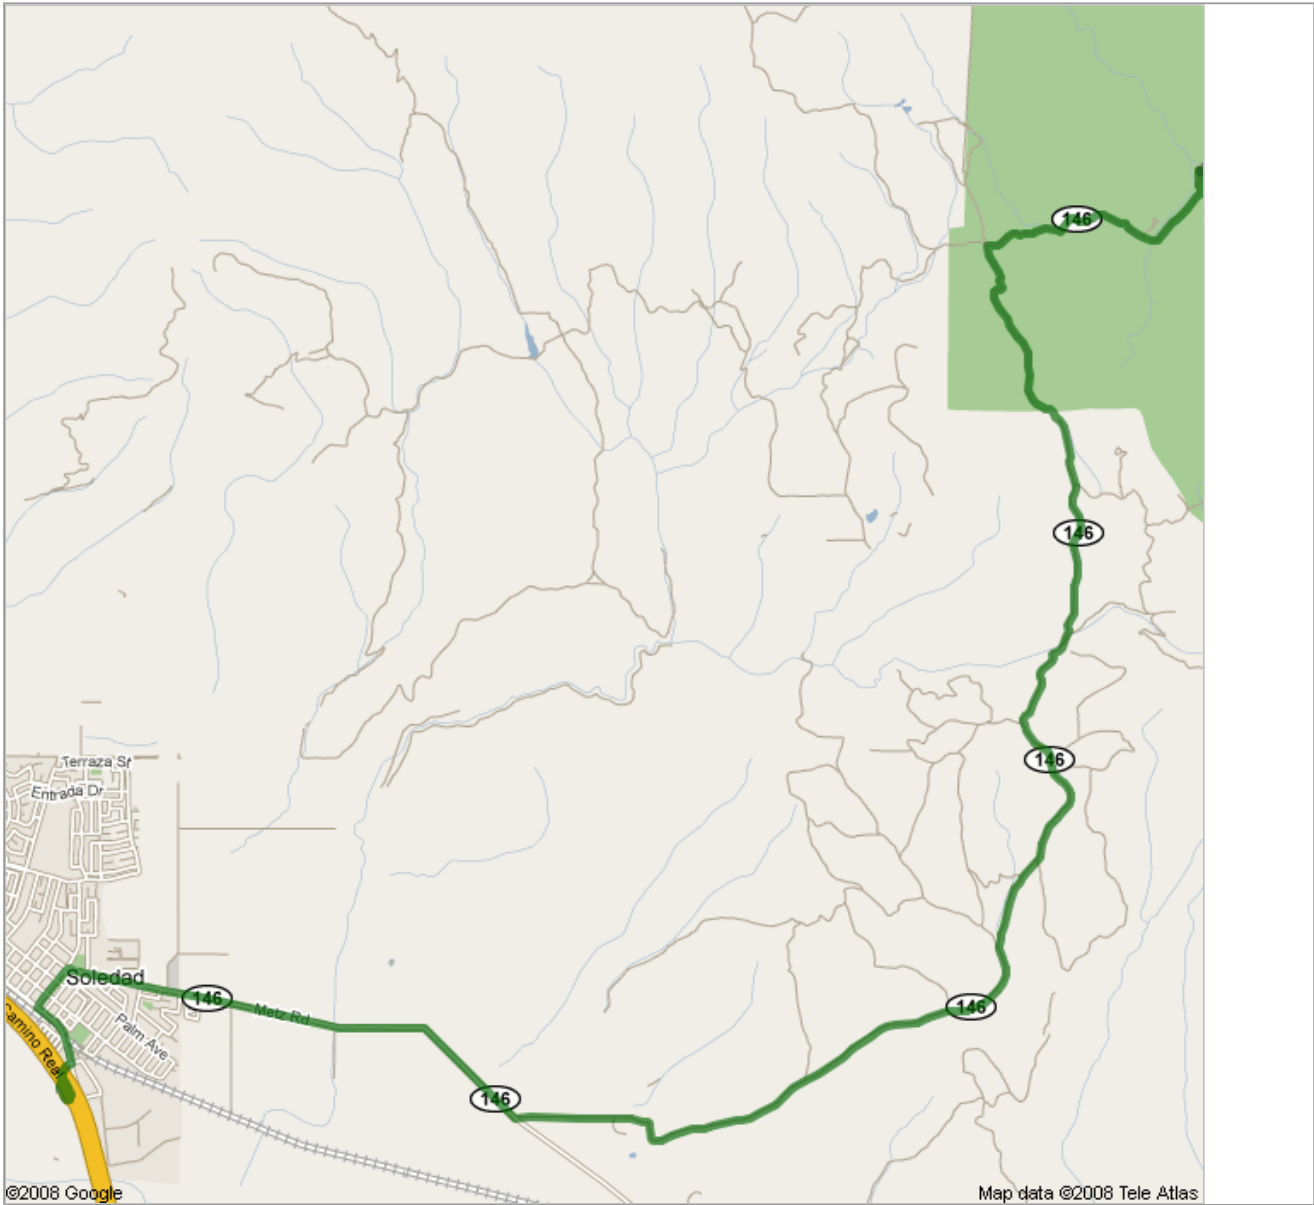

Get Google Maps on your phone  
Text the word "GMAPS" to 466453

### Pinnacles West Entrance

1 views - Public  
Created on Jan 27 - Updated 1 hour ago  
By [Ranger Carl](#)  
[Rate this map](#) - [Write a comment](#)

-  [Line 2](#)
-  [Line 3](#)
-  [Shape 1](#)  
West Parking Area
-  [Route into Pinnacles](#)